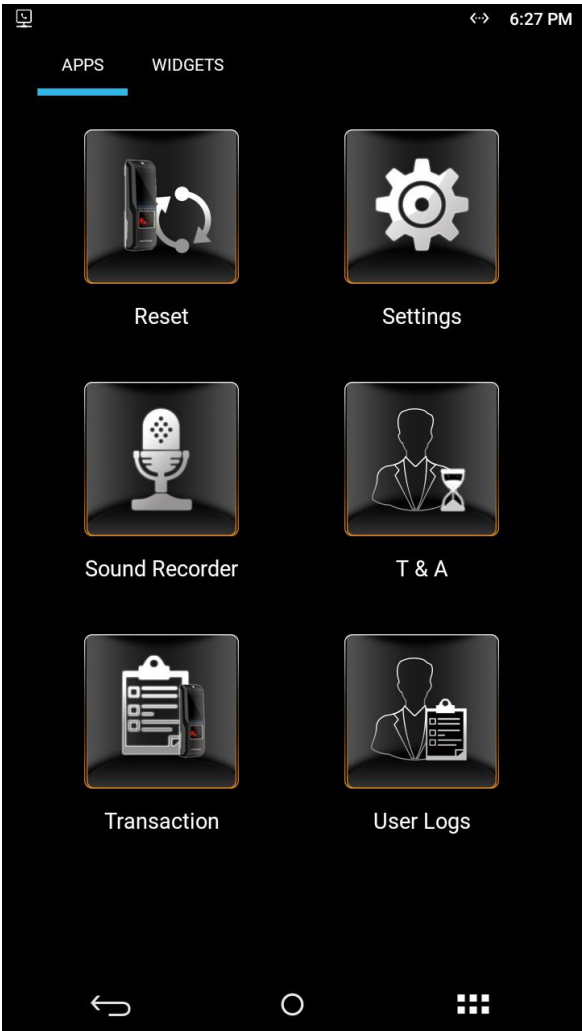

Feature Description Document

Authentication with Face Detection

Purpose

This document outlines the process of authenticating users with face detection.

Applies to

TITAN	TFACE	TOUCH 2
All Devices	All Devices	All Devices

1. From IXM WEB.
2. From the Device's LCD → **Settings** app.

Configuring camera from IXM WEB

1. Navigate to the **Device** tab >> Select **Device** >> Select the **General Settings** navigation tab >> Expand the **Camera** app.

1. Select the “Face Detection” feature to enable face detection.

2. Click **Apply** to save the settings to the device.

Configuring the camera on the LCD Menu

1. Swipe to the **Settings** app. Tap on the **Settings** icon. The device will prompt for device security authentication before opening the app.

2. Tap **Camera**.

3. Toggle to enable **Face Detection** and tap the **Save Icon** to store the settings.

Support

For more information relating to this Feature Description document, please contact us at support@invixium.com