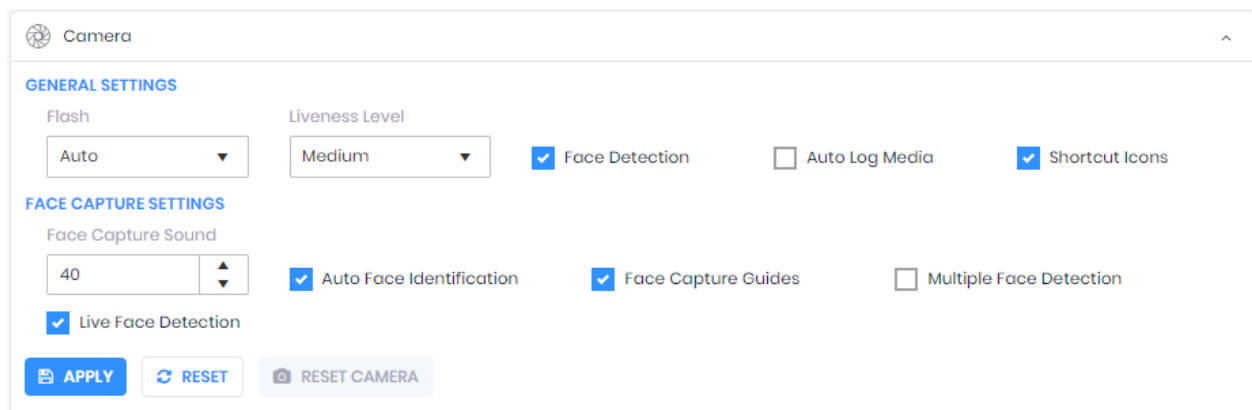

Description

TITAN, TFACE and TOUCH 2 devices are equipped with a camera that can be used to authorize a user with face detection functionality.

There are two ways to configure the camera settings of IXM devices:

1. From IXM WEB.
2. From the Device's LCD → **Settings** app.

Configuring camera from IXM WEB

1. Navigate to the **Device** tab >> Select **Device** >> Select the **General Settings** navigation tab >> Expand the **Camera** app.

1. Select the “Face Detection” feature to enable face detection.

2. Click **Apply** to save the settings to the device.

Configuring the camera on the LCD Menu

1. Swipe to the **Settings** app. Tap on the **Settings** icon. The device will prompt for device security authentication before opening the app.