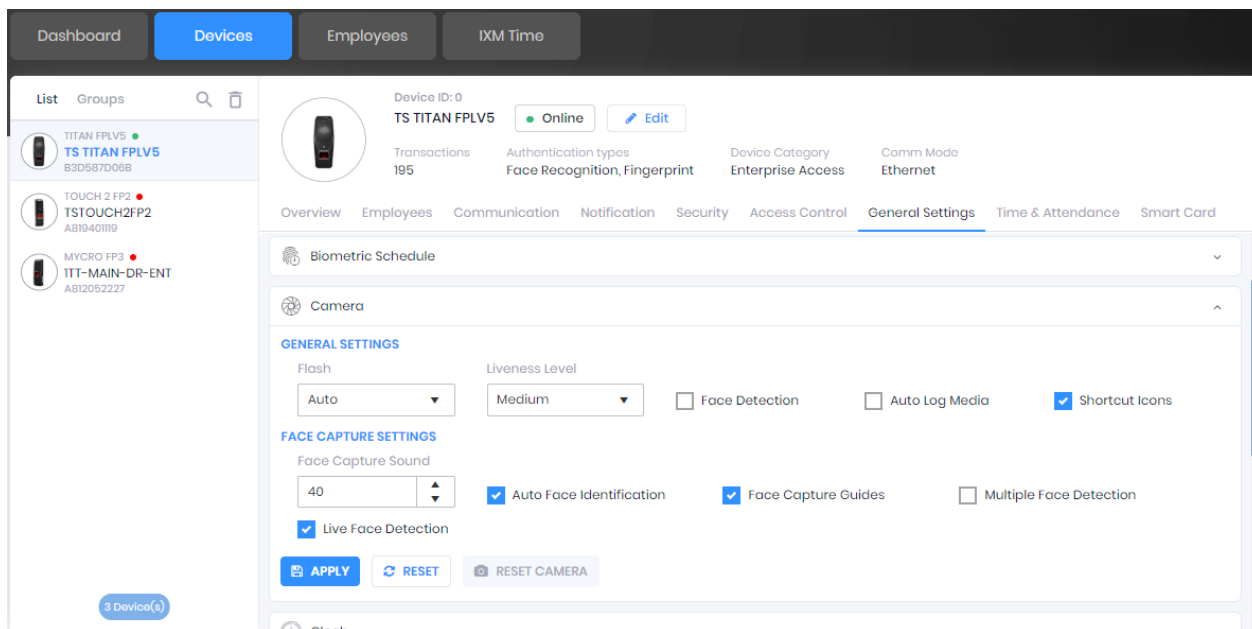

Feature Description Document

Authentication with Face Detection

Purpose

This document outlines the process of authenticating users with face detection.

Applies to

TITAN	TFACE	TOUCH 2
All Devices	All Devices	All Devices

Description

TITAN, TFACE and TOUCH 2 devices are equipped with a camera that can be used to authorize a user with face detection functionality.

There are two ways to configure the camera settings of IXM devices:

1. From IXM WEB.
2. From the Device's LCD → **Settings** app.

Configuring camera from IXM WEB

1. Navigate to the **Device** tab >> Select **Device** >> Select the **General Settings** navigation tab >> Expand the **Camera** app.

1. Select the “Face Detection” feature to enable face detection.

2. Click **Apply** to save the settings to the device.

Configuring the camera on the LCD Menu

1. Swipe to the **Settings** app. Tap on the **Settings** icon. The device will prompt for device security authentication before opening the app.