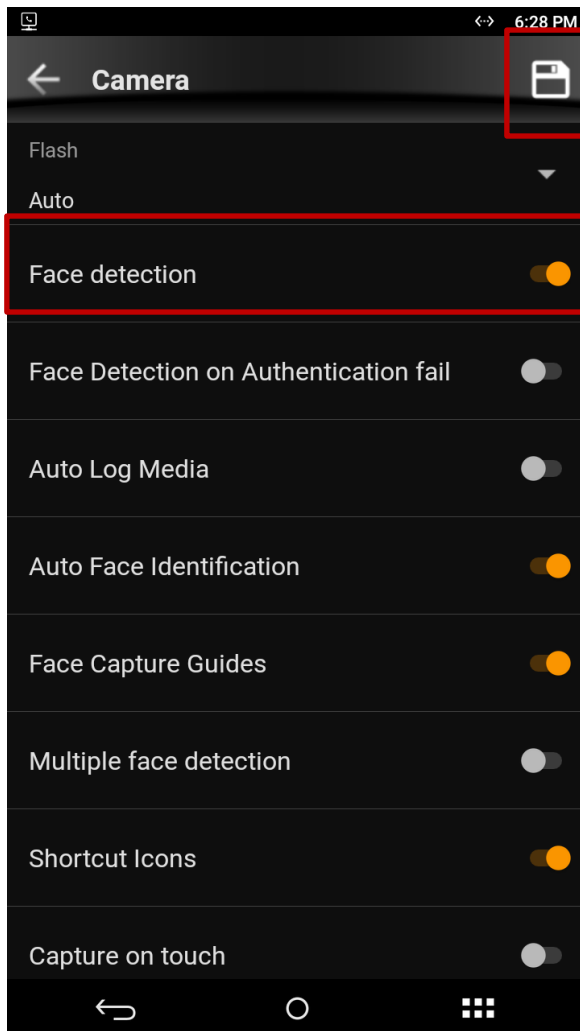

1. From IXM WEB.
2. From the Device's LCD → **Settings** app.

Configuring camera from IXM WEB

1. Navigate to the **Device** tab >> Select **Device** >> Select the **General Settings** navigation tab >> Expand the **Camera** app.

1. Select the “Face Detection” feature to enable face detection.

2. Click **Apply** to save the settings to the device.

Configuring the camera on the LCD Menu

1. Swipe to the **Settings** app. Tap on the **Settings** icon. The device will prompt for device security authentication before opening the app.

2. Tap **Camera**.

3. Toggle to enable **Face Detection** and tap the **Save Icon** to store the settings.

Support

For more information relating to this Feature Description document, please contact us at support@invixium.com