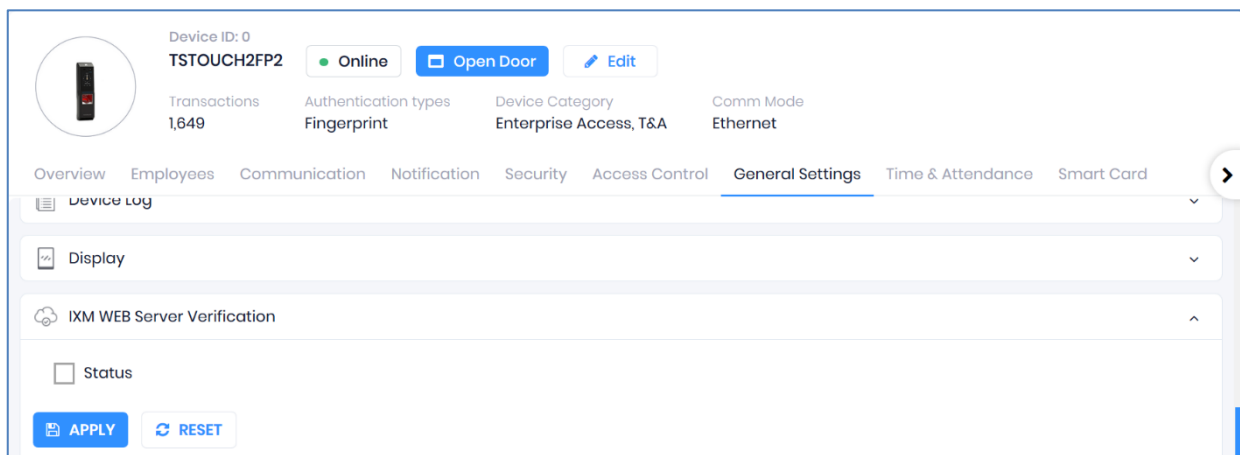

Server Verification

1. From Home >> Click the **Devices** tab on the top >> Select the required device >> Navigate to the **General Settings** tab >> Click **IXM WEB Server Verification** option to view default settings.